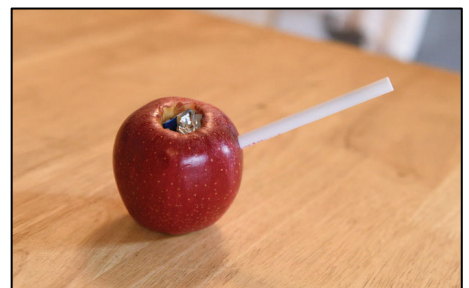

What Does Drug Paraphernalia Look Like?

Belt/Tourniquet

Bowls

Bongs

Scales

Beer or Pop Cans

Cards or Mirrors

Foil

Syringes

Glass Tubes and Steel Wool

Burnt Spoons

Straws

Stamp Bags

Crystal Meth

Grinder

Hollowed Out Apple