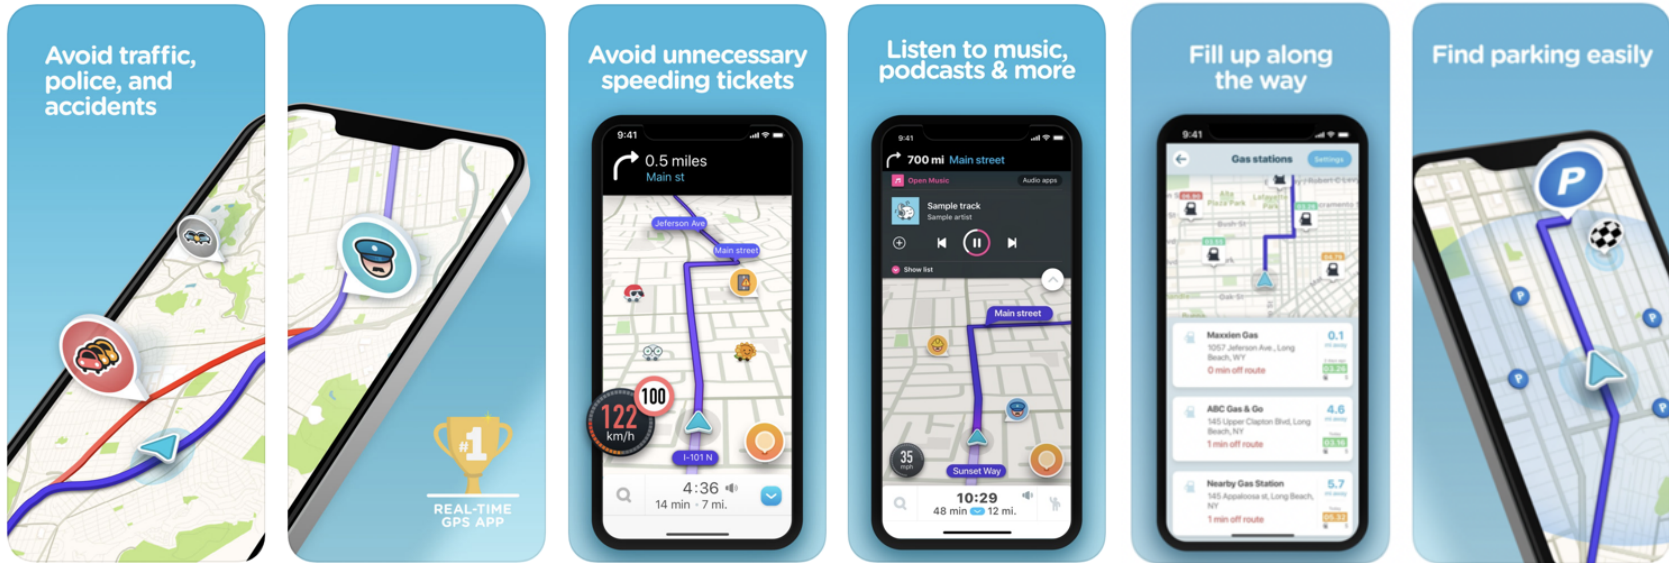

## Waze Navigation & Live Traffic

Always know what's happening on the road with Waze. Even if you know the way, Waze tells you instantly about traffic, construction, police, crashes, & more. If traffic is bad on your route, Waze will change it to save you time.

### Why Waze?

- See what's happening - Alerts about traffic, police, hazards and more on your drive
- Get there faster - Instant routing changes to avoid traffic and save you time
- Easily listen to music - play your favorite apps for music, podcasts & more right from Waze
- Know when you'll arrive - your Arrival Time is based on live traffic data
- Pay less for gas - find the cheapest gas along your route
- Drive with Apple CarPlay - use Waze on your car's display
- Always find the way - choose from a variety of voices to guide you while you drive