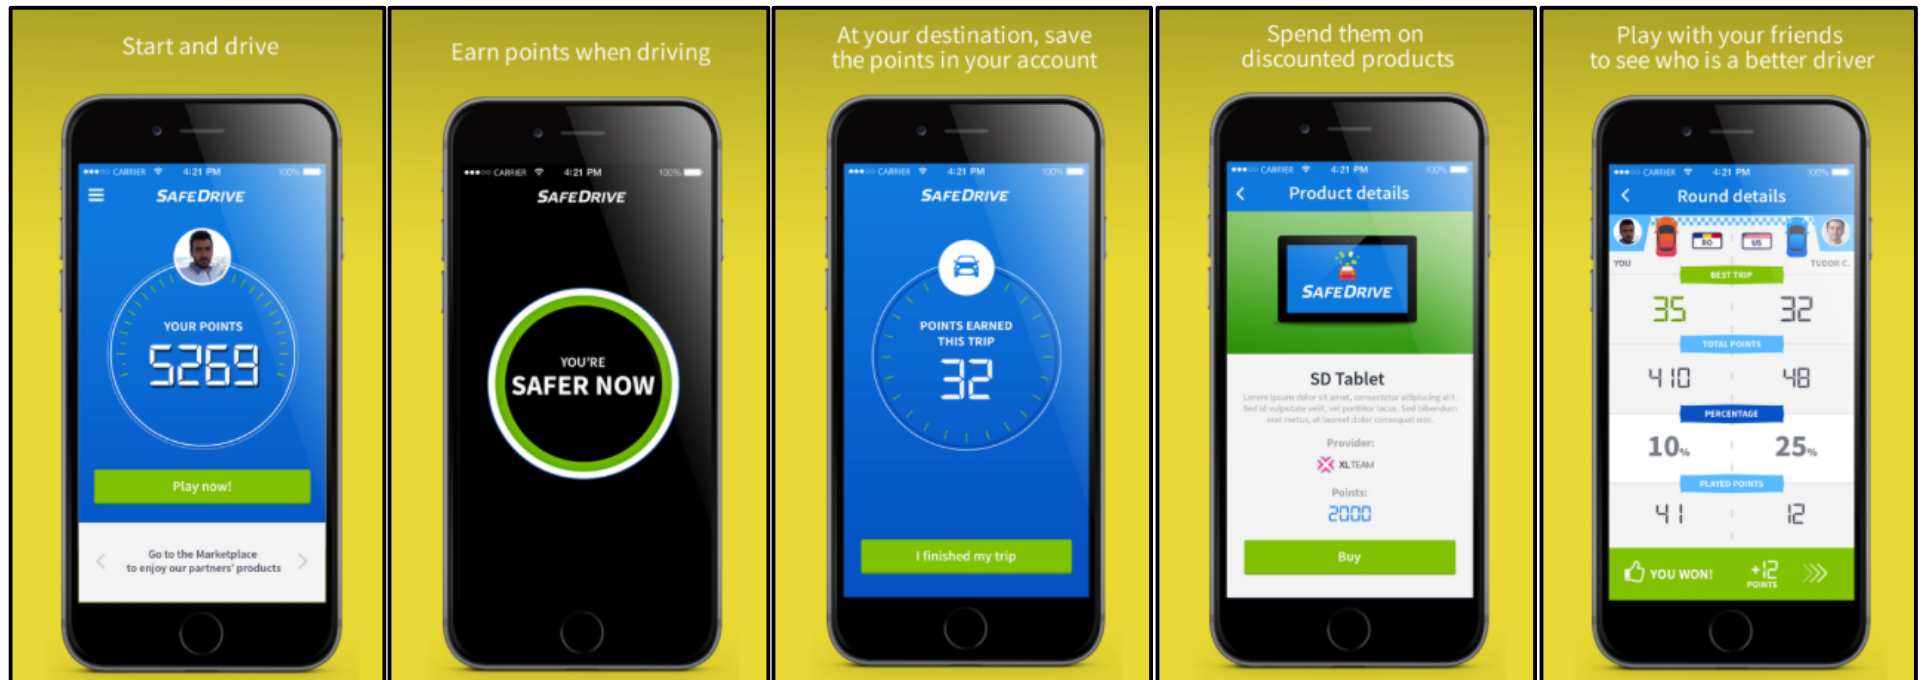

SAFEDRIVE APP

Drive. Earn. Play.

DRIVE

The Release button

Once you exceed 6 mph the SafeDrive algorithm will start awarding you points. The "Release" screen is designed to be boring. It helps you drive safely without distractions.

DRIVE

Release

Pressing the Release button will result in losing the points you made that trip. Our app will double check if that is what you want. We hope you will always press the No button, in order to drive safe and earn all the points you can.

DRIVE

Finished trip

Whenever your speed is under 6 mph the screen shows the number of points earned. When you arrive at your destination, the points will be added to your account.

Drive safe, earn more.

EARN

PLAY

Challenge result

The highest best trip wins, therefore drive as safe as possible in order to win a percentage from the total number of your opponent's total points.