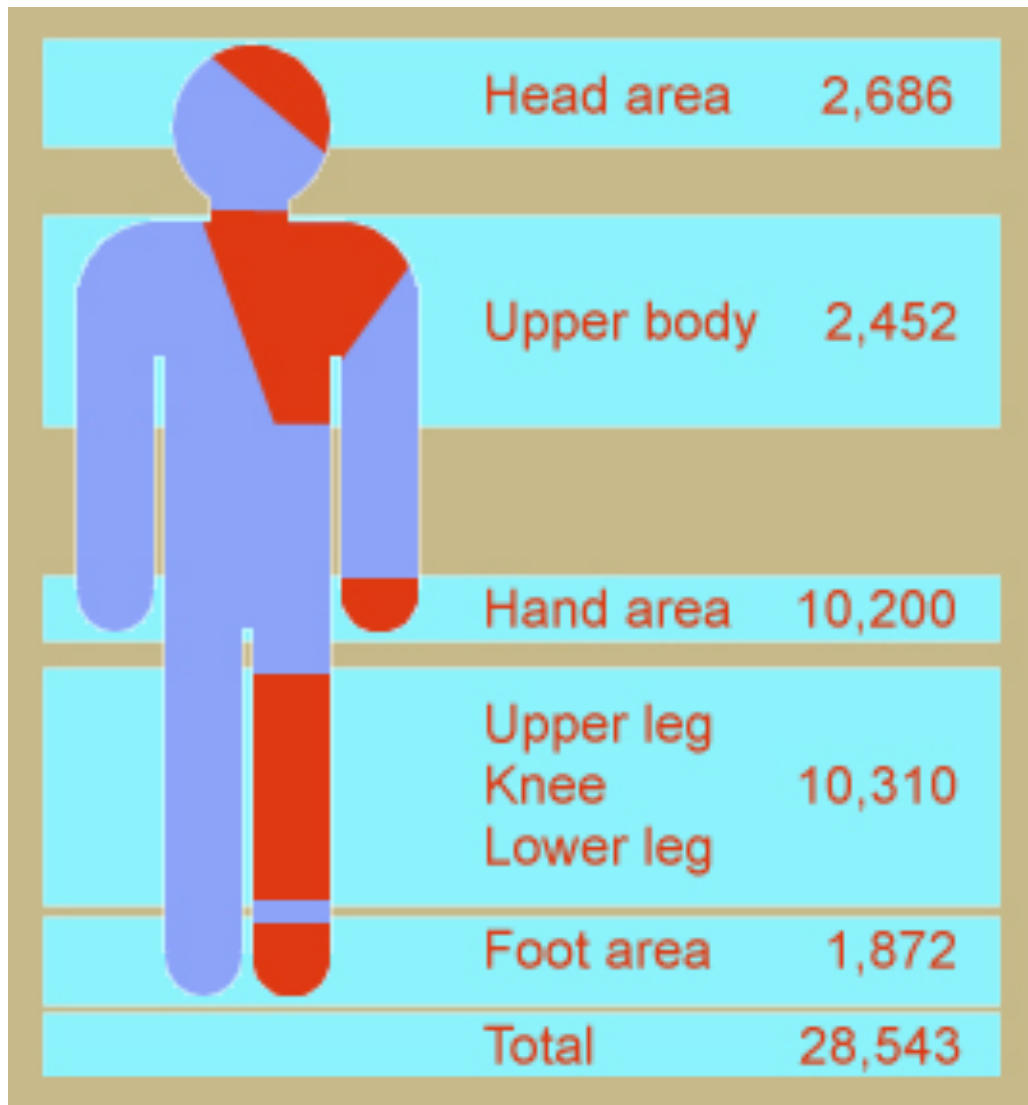

## CHAIN SAW SAFETY

Over 40,000 people are injured by chain saws every year

The two most common areas for injury are the front left thigh and the back of the left hand.

**PLEASE DON'T BECOME A STATISTIC**